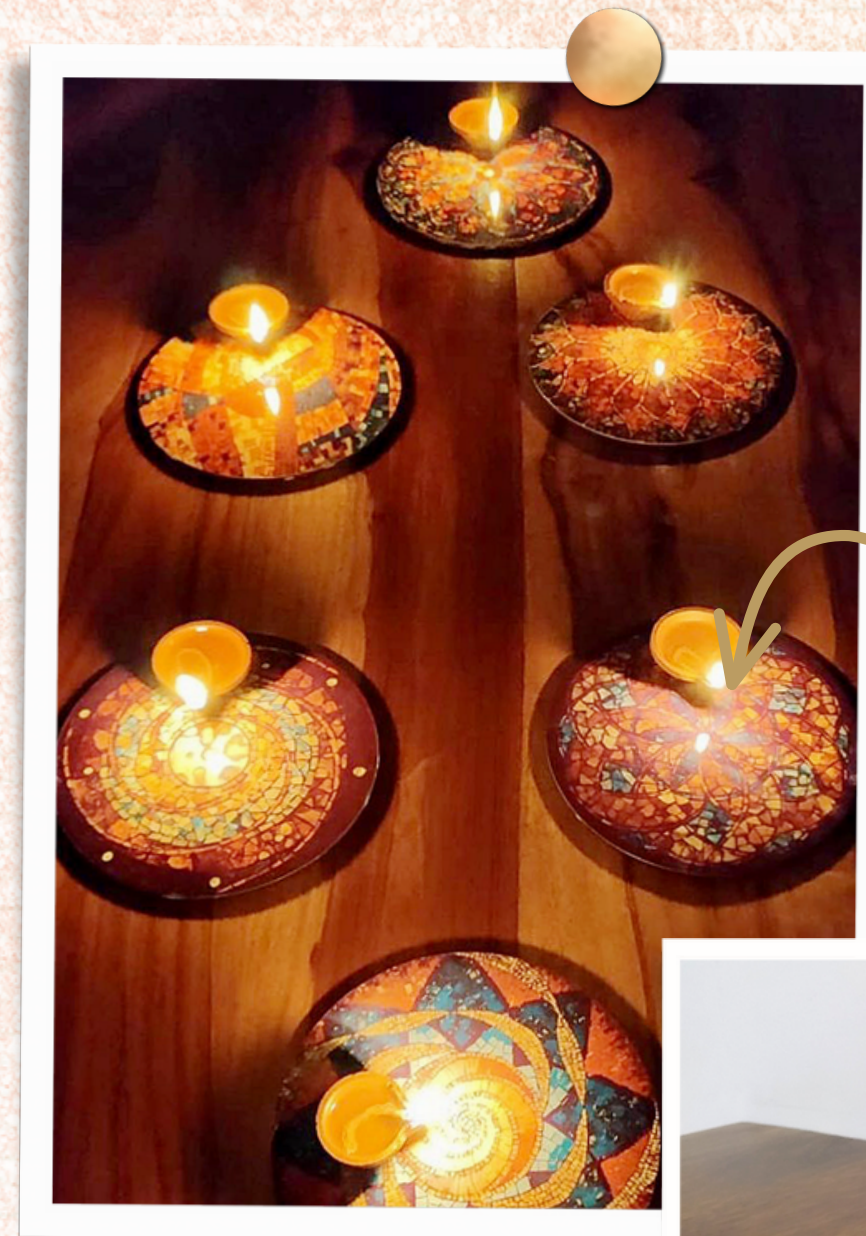

Coasters

Circle MDF
Size: 4 inches
Price: Set of 4:
From ₹475/- (+GST)
Set of 3:
From ₹425/- (+GST)