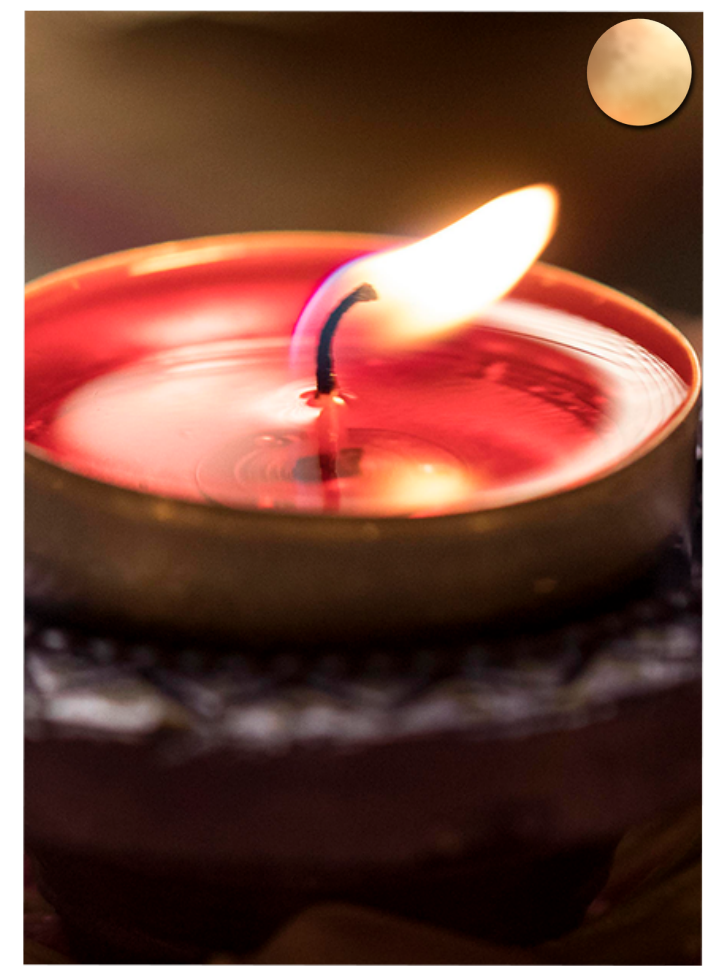

magic@work

Diwali Catalog

2021

Pumpkin Patch Design Studio

– an entrepreneurial venture founded by a talented and neurodiverse young adult Alyx.

At Pumpkin Patch Design Studio “making magic” is at the heart of everything we do to create a more inclusive and respectful community. Our creative team aims to put together products that are customised, personalised and quirky - always keeping you our client in the center.