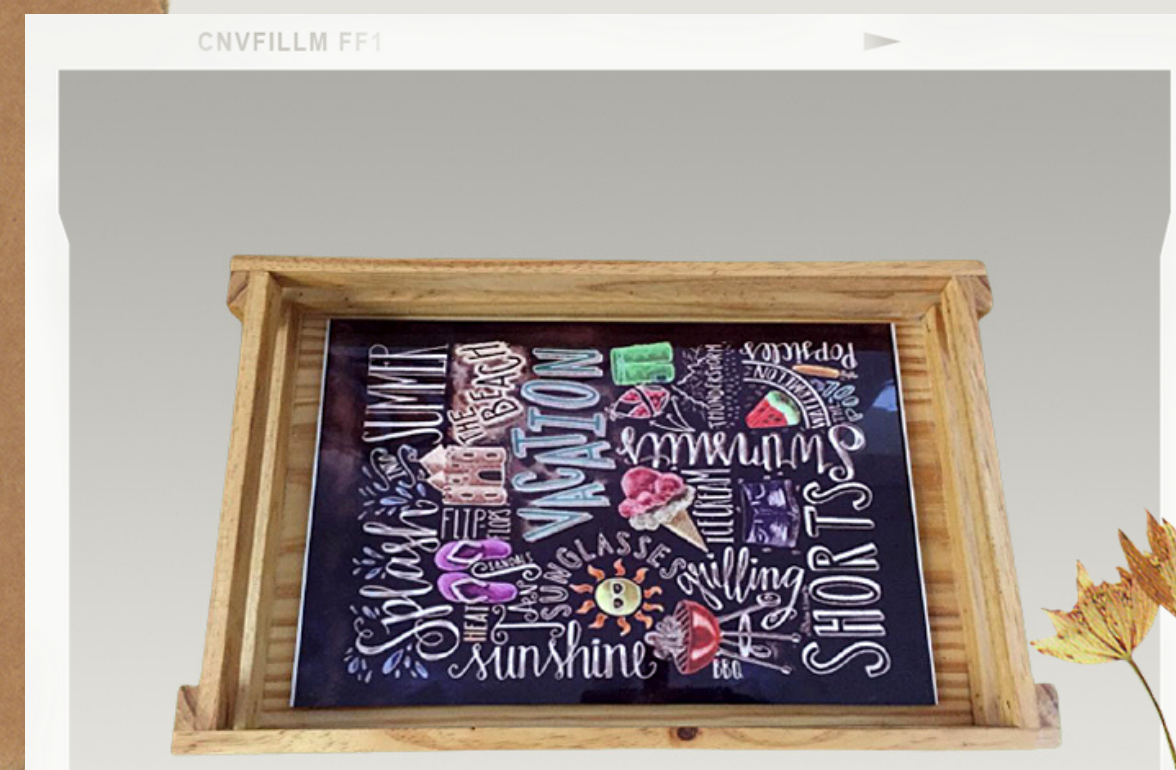

Natural finish farm
style wooden tray
Size: 14x9x2.25inch

With printed base

Rs 1050/- +GST