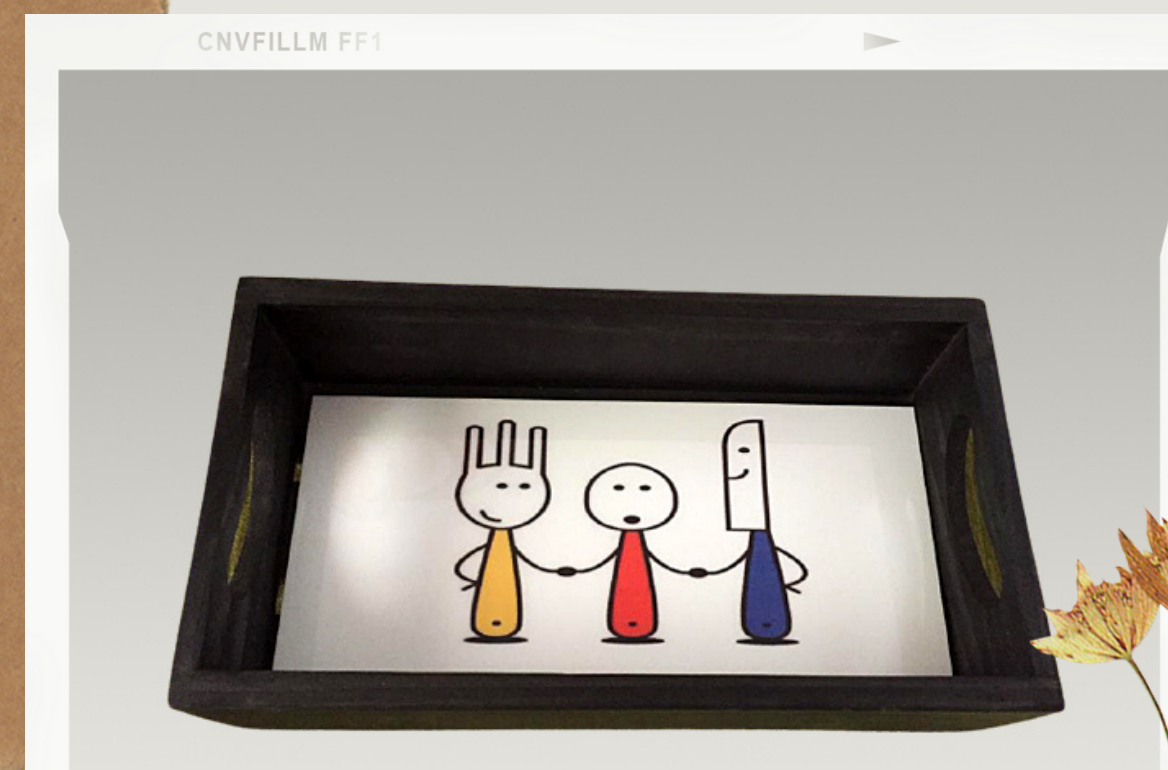

With printed base

Rs 700/- +GST

**PUMPKIN
PATCH**
magic at work

Charcoal finish cutlery
tray with base made of
wooden strips
Size: 11x6x3inch
Without printed base

Rs 550/- +GST

Charcoal finish cutlery
tray with base made of
wooden strips
Size: 11x6x3inch
With printed base