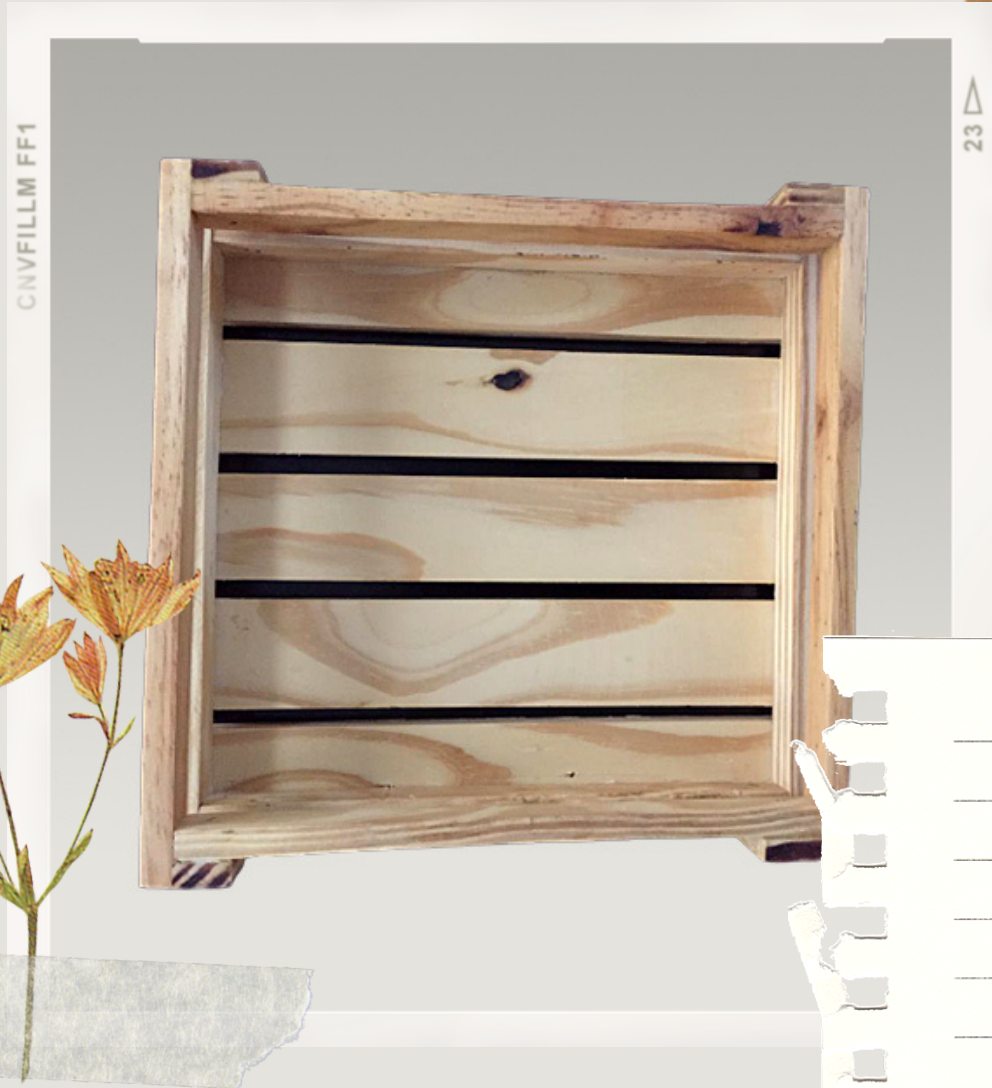

PUMPKIN PATCH

magic at work

Natural finish farm
style wooden tray
Size: 8x8inch

Without printed base

Rs 500/- +GST